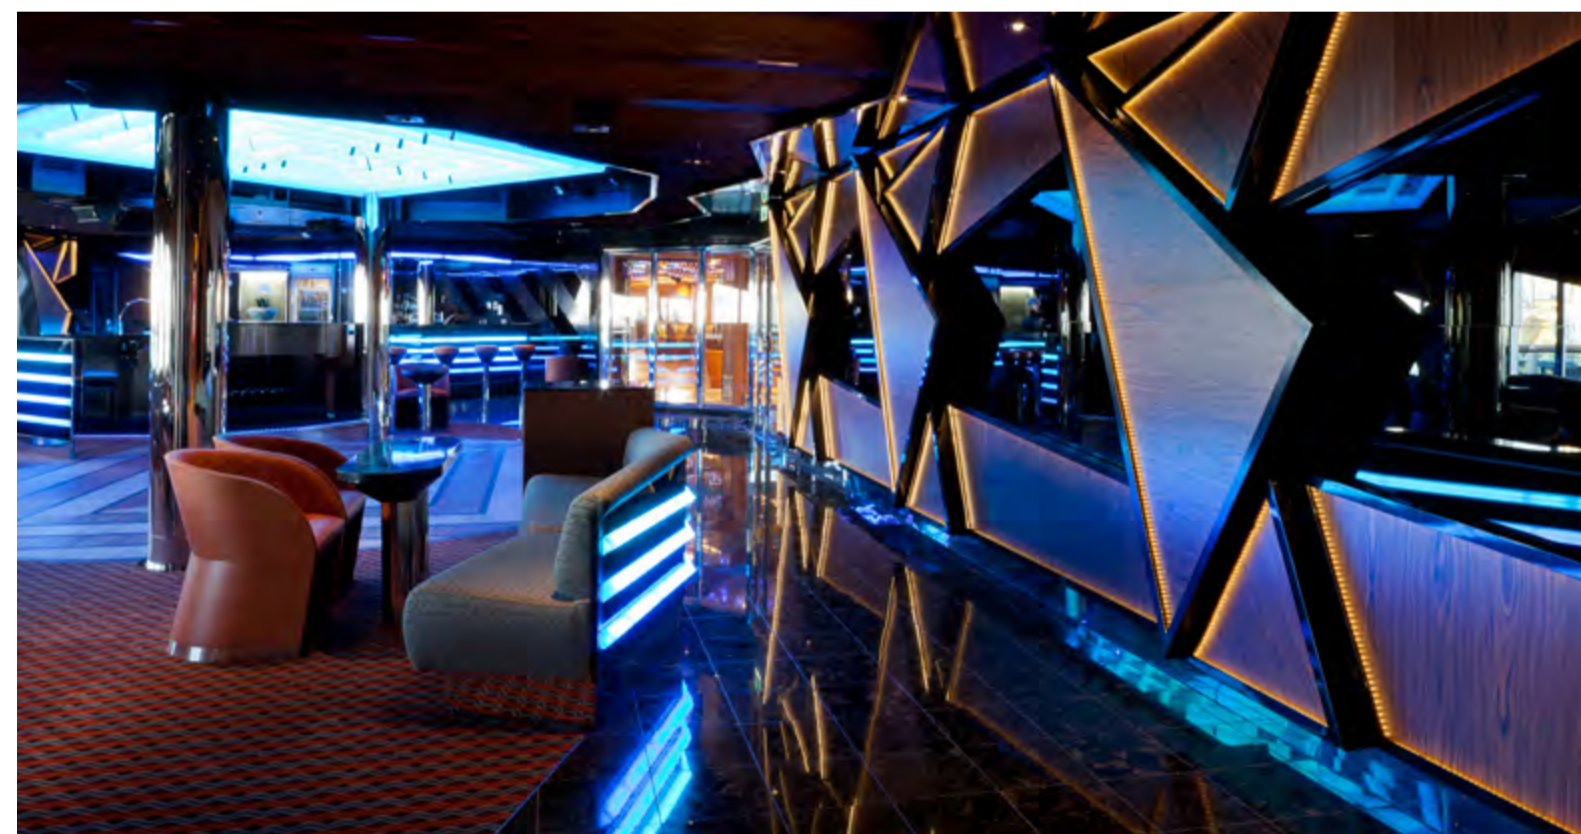

Diadema, the latest Costa cruise ship recently launched in Venice, presents in its most prestigious areas the work of Interna.

The design, work of the American Maestro Joseph Farcus, historic name of the naval interior design with a long lasting connection with the Costa company, foresaw rich and sparkling environments, capable to involve all the senses and create strong emotions.

The contract between Fincantieri and Interna included a 360° turn-key contract for the Aft Lounge, Piano Bar and 4D Cinema areas, with the implementation of floors and wall covering along with the production and installation of all loose and fixed furniture, lighting and artwork.

To allow the guest to enter a dream dimension, Interna created impeccable inlaid floors, seating with refined velvets and leathers, casegoods with an intriguing mix of wood, steel and marble, lighting systems with continuous plays of light for a constant transformation of the environment colours. All works have been carried out in the respect of the highest quality standards as well as of the international naval ruling on safety and health.