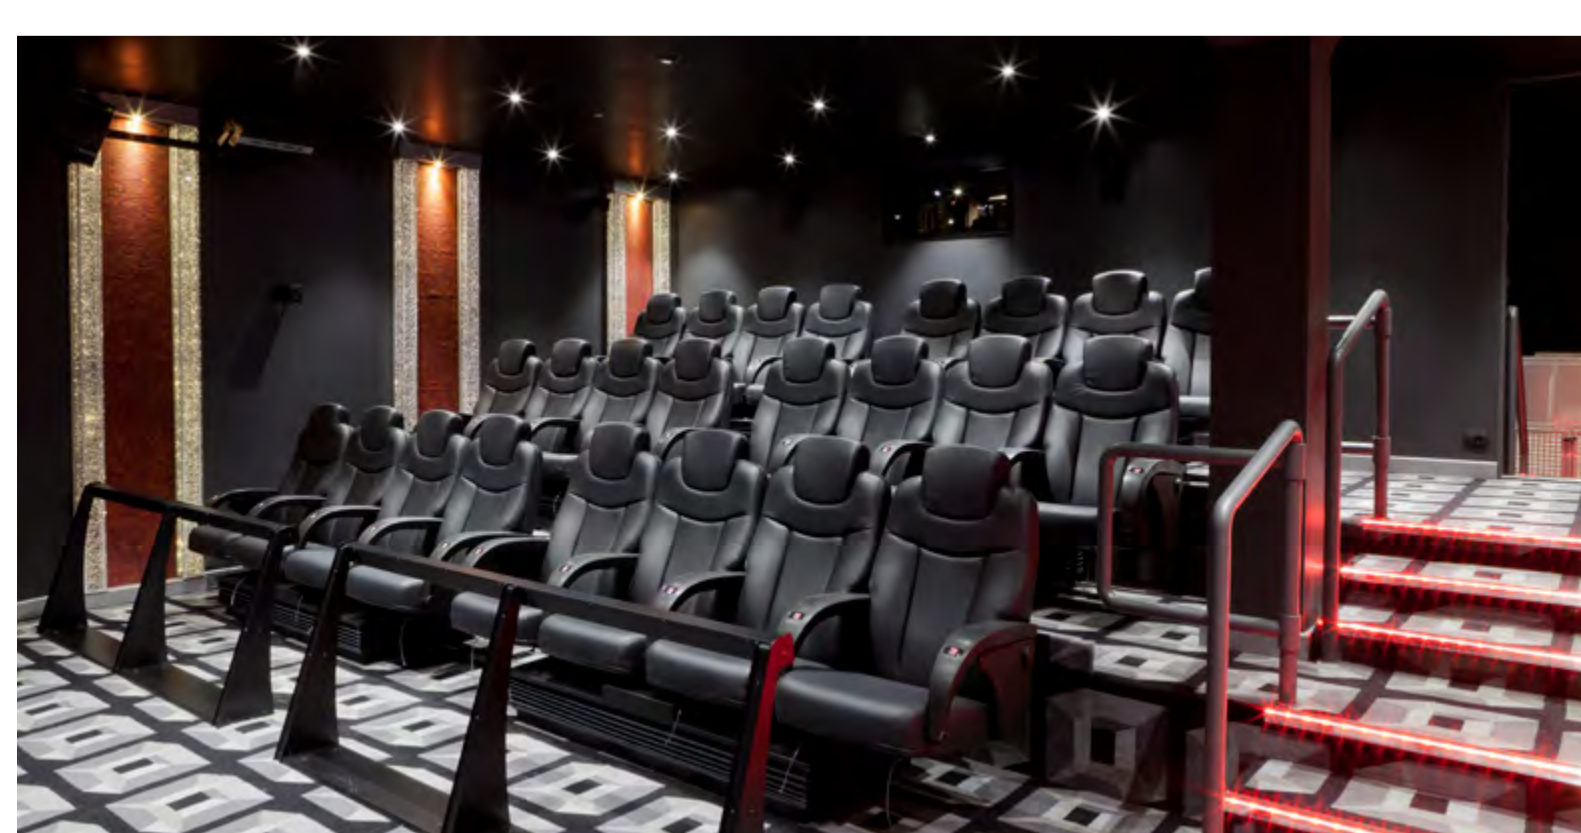

Diadema, the latest Costa cruise ship recently launched in Venice, presents in its most prestigious areas the work of Interna.

The design, work of the American Maestro Joseph Farcus, historic name of the naval interior design with a long lasting connection with the Costa company, foresaw rich and sparkling environments, capable to involve all the senses and create strong emotions.

The contract between Fincantieri and Interna included a 360° turn-key contract for the Aft Lounge, Piano Bar and 4D Cinema areas, with the implementation of floors and wall covering along with the production and installation of all loose and fixed furniture, lighting and artwork.

To allow the guest to enter a dream dimension, Interna created impeccable inlaid floors, seating with refined velvets and leathers, casegoods with an intriguing mix of wood, steel and marble, lighting systems with continuous plays of light for a constant transformation of the environment colours. All works have been carried out in the respect of the highest quality standards as well as of the international naval ruling on safety and health.