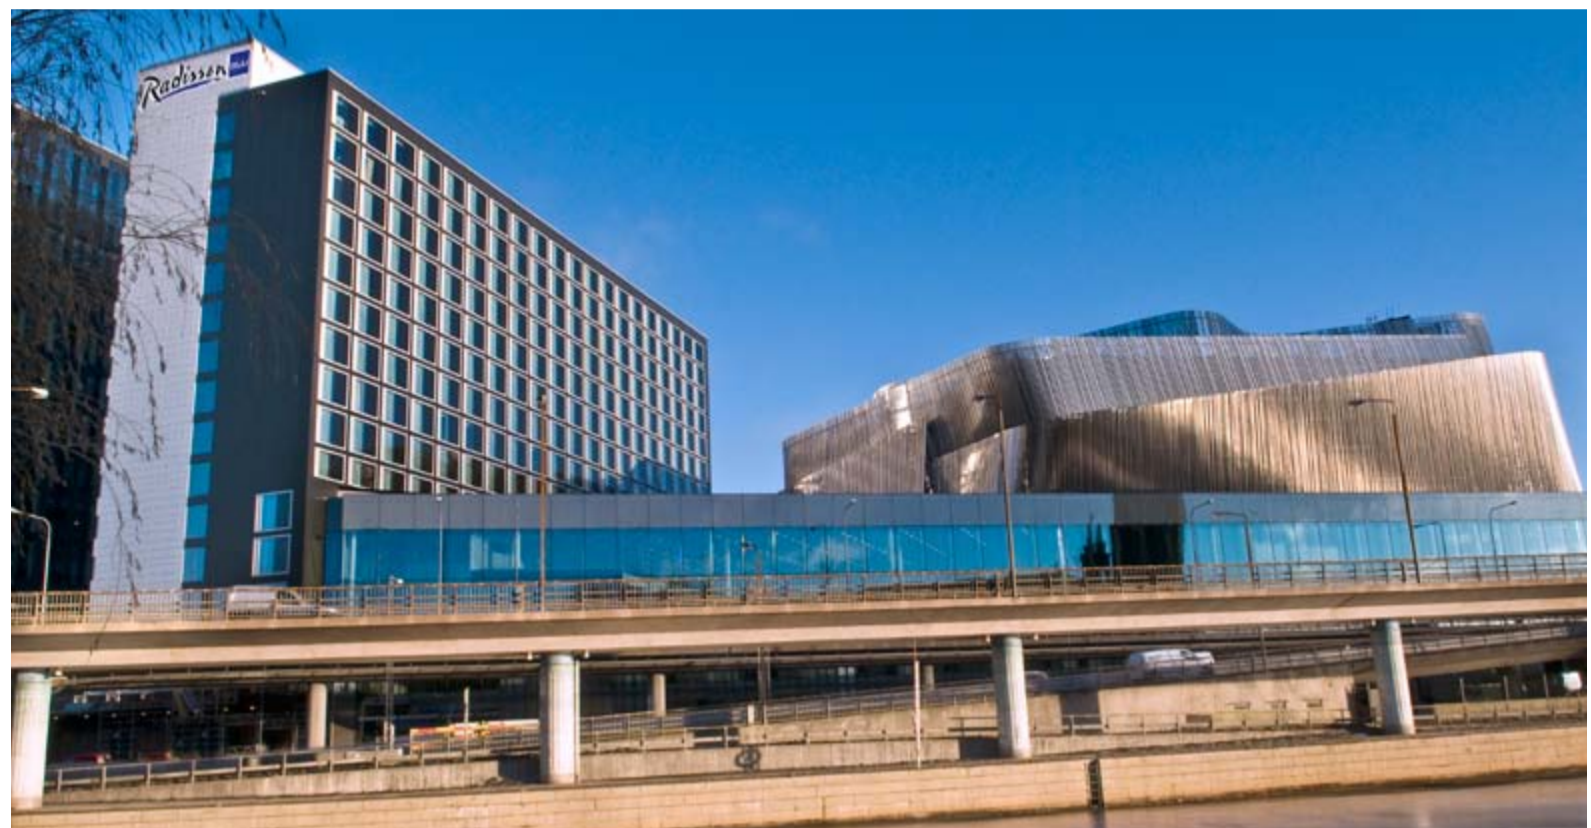

WE WOULD LIKE TO INTRODUCE YOU TO A VERY EXCLUSIVE HOTEL IN THE HEART OF THE SWEDISH CAPITAL

[» read more: projects gallery](#)

Radisson Blu
Waterfront Hotel
Stockholm
Sweden

Interior designer: RPW Design
Period: 2011
Client: 43 Hotel & Congress AB

This very contemporary hotel allows instant access to the best of the city, from restaurants and nightlife to the Old Town and the Royal Palace and is considered an urban oasis, ideal for business and leisure travellers. Interna furnished, in less than three months, more than 400 rooms, the suites and the public areas of the hotel. The contemporary and elegant pieces of furniture are, for the most part, custom made. Some items were selected from Interna's hospitality collections, made unique by the choice of exclusive fabrics and materials.