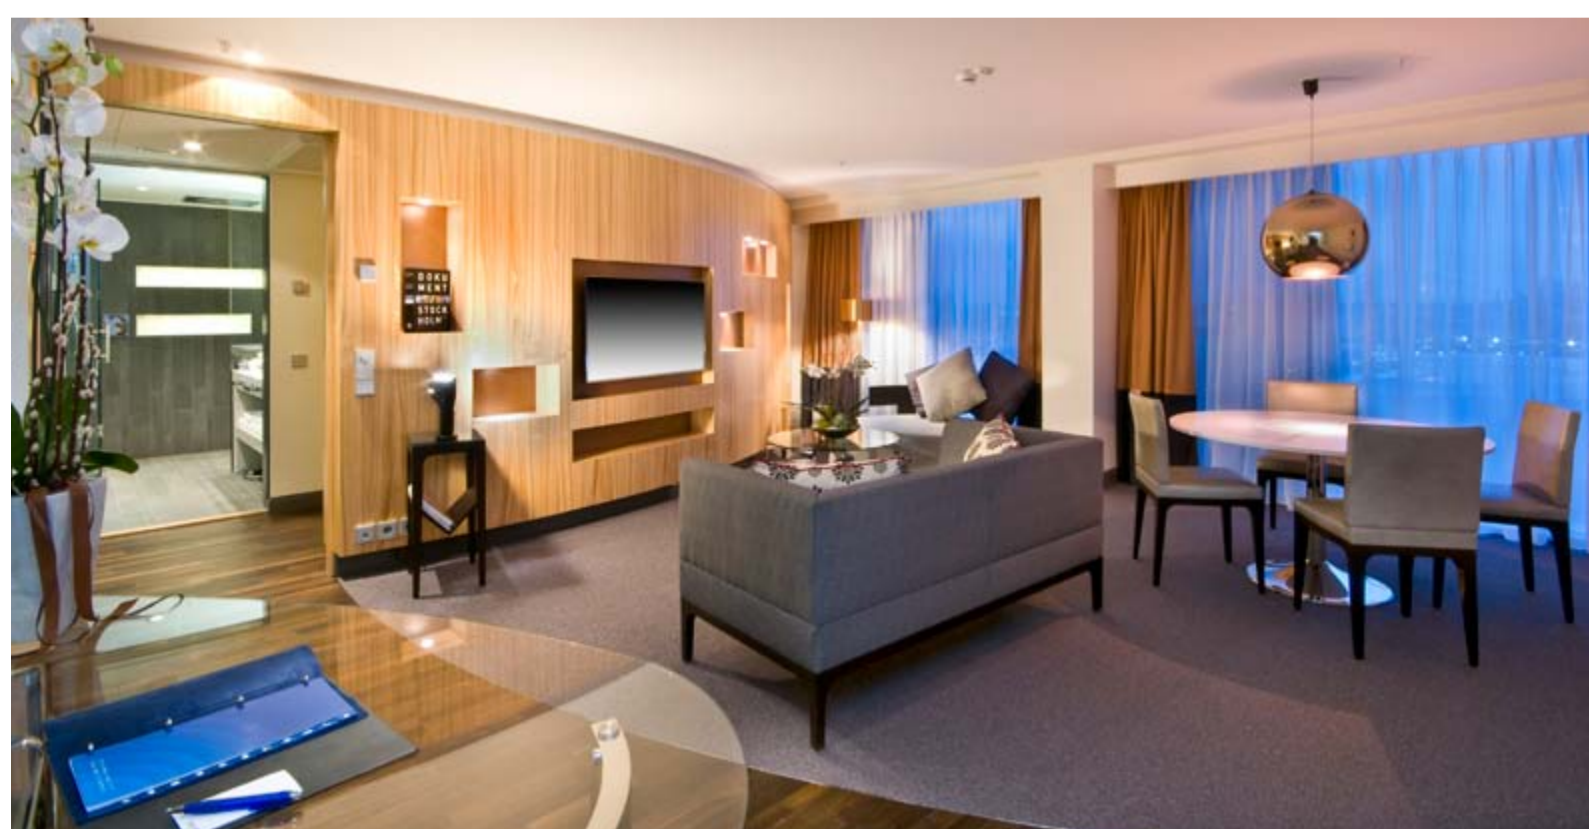

WE WOULD LIKE TO INTRODUCE YOU TO A VERY EXCLUSIVE HOTEL IN THE HEART OF THE SWEDISH CAPITAL

[» read more: projects gallery](#)

Radisson Blu
Waterfront Hotel
Stockholm
Sweden

Interior designer: RPW Design
Period: 2011
Client: 43 Hotel & Congress AB

This very contemporary hotel allows instant access to the best of the city, from restaurants and nightlife to the Old Town and the Royal Palace and is considered an urban oasis, ideal for business and leisure travellers. Interna furnished, in less than three months, more than 400 rooms, the suites and the public areas of the hotel. The contemporary and elegant pieces of furniture are, for the most part, custom made. Some items were selected from Interna's hospitality collections, made unique by the choice of exclusive fabrics and materials.